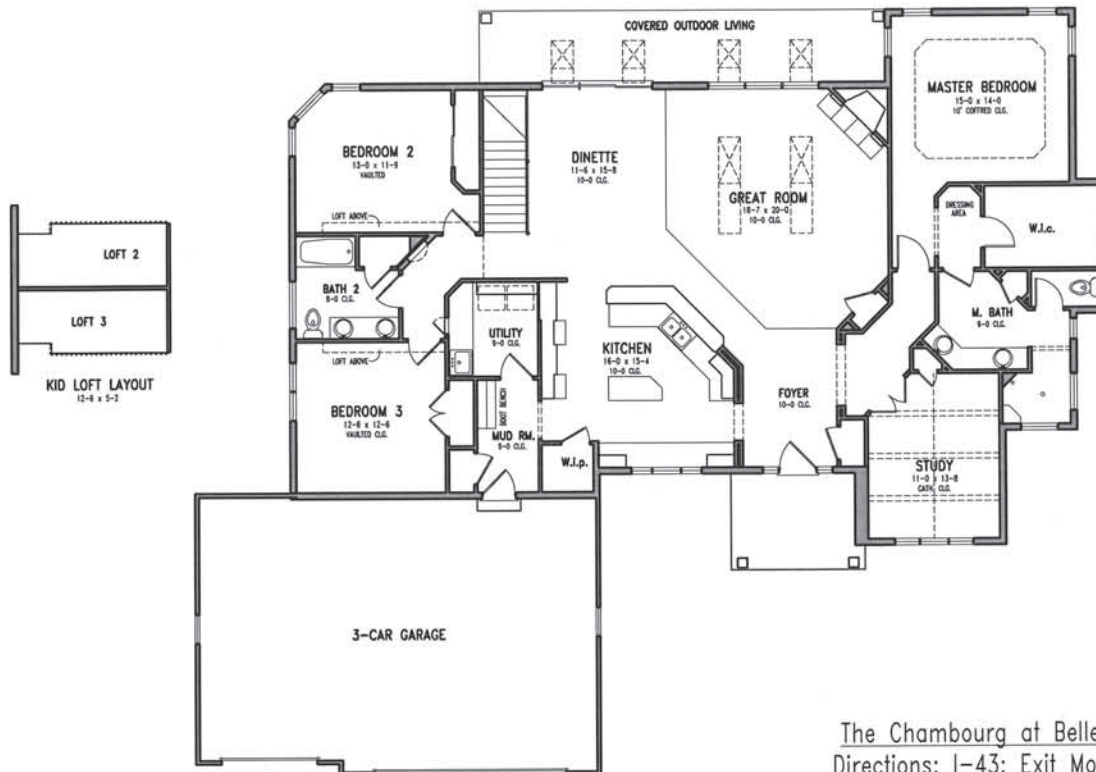

© J. Anthony Homes
August 2008

THE CHAMBOURG

2370 Square Feet

The Chambourg at Belle Chasse, Muskego
 Directions: I-43; Exit Moorland Road South;
 Moorland Road becomes Durham Drive; Continue
 on Durham Drive to Subdivision, turning Right
 on Belle Chasse Parkway; Model on right at
 S78 W14816 Belle Chasse Parkway
 Open Sat 1-4, Sun 12-4, Mon & Wed 6-8
 or By Appointment