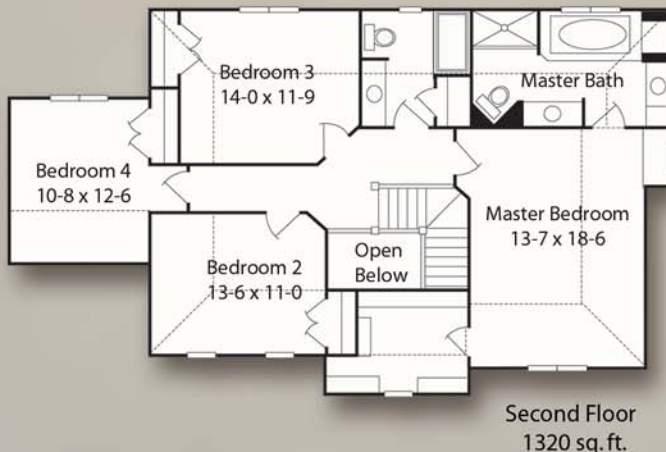

Nottingham

- 2552 Square Feet
- 4 Bedrooms
- 9' Ceilings on Main Level
- Walk-in Pantry
- Spacious Mud Room with Separate Utility Room
- Vaulted Ceilings on 2nd Floor

1605 Manhattan Drive • Waukesha, WI 53186