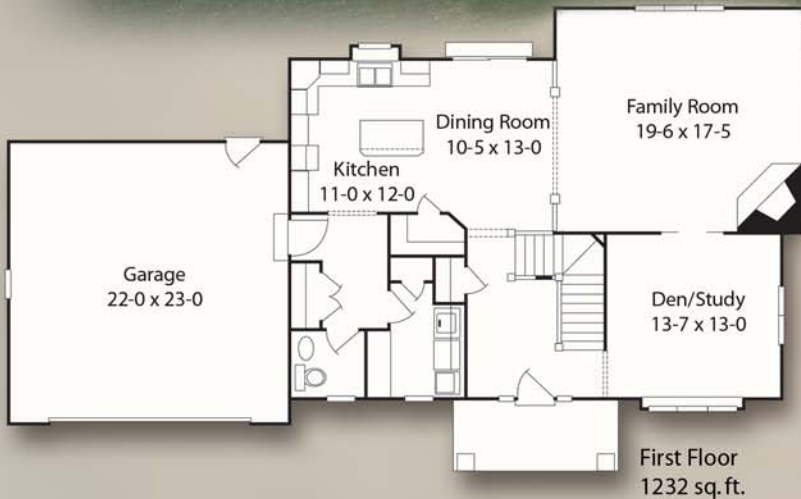

Nottingham

- 2552 Square Feet
- 4 Bedrooms
- 9' Ceilings on Main Level
- Walk-in Pantry
- Spacious Mud Room with Separate Utility Room
- Vaulted Ceilings on 2nd Floor

1605 Manhattan Drive • Waukesha, WI 53186