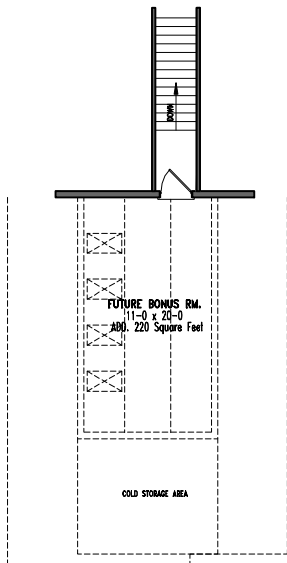

© J. Anthony Homes
August 2008

THE TRENTON

2696 Square Feet

The Trenton at Hawk's Meadow, Pewaukee
 Directions: I-94; Exit Hwy 164 North; Proceed North 1
 mile to Hawk's Meadow Subdivision, Turning right on
 Hawk's Meadow Drive to Model on right at
 N24 W23899 Hawk's Meadow Drive
 Open Sat 1-4, Sun 12-4, Mon & Wed 6-8
 or By Appointment