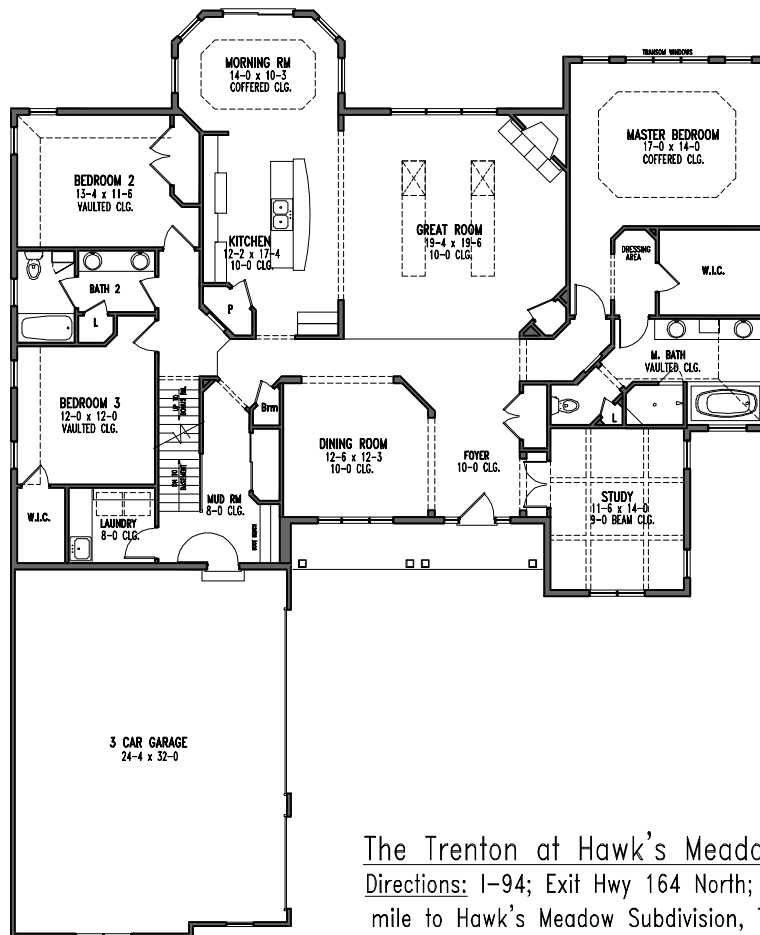

© J. Anthony Homes
August 2008

THE TRENTON

2696 Square Feet

The Trenton at Hawk's Meadow, Pewaukee
 Directions: I-94; Exit Hwy 164 North; Proceed North 1
 mile to Hawk's Meadow Subdivision, Turning right on
 Hawk's Meadow Drive to Model on right at
 N24 W23899 Hawk's Meadow Drive
 Open Sat 1-4, Sun 12-4, Mon & Wed 6-8
 or By Appointment